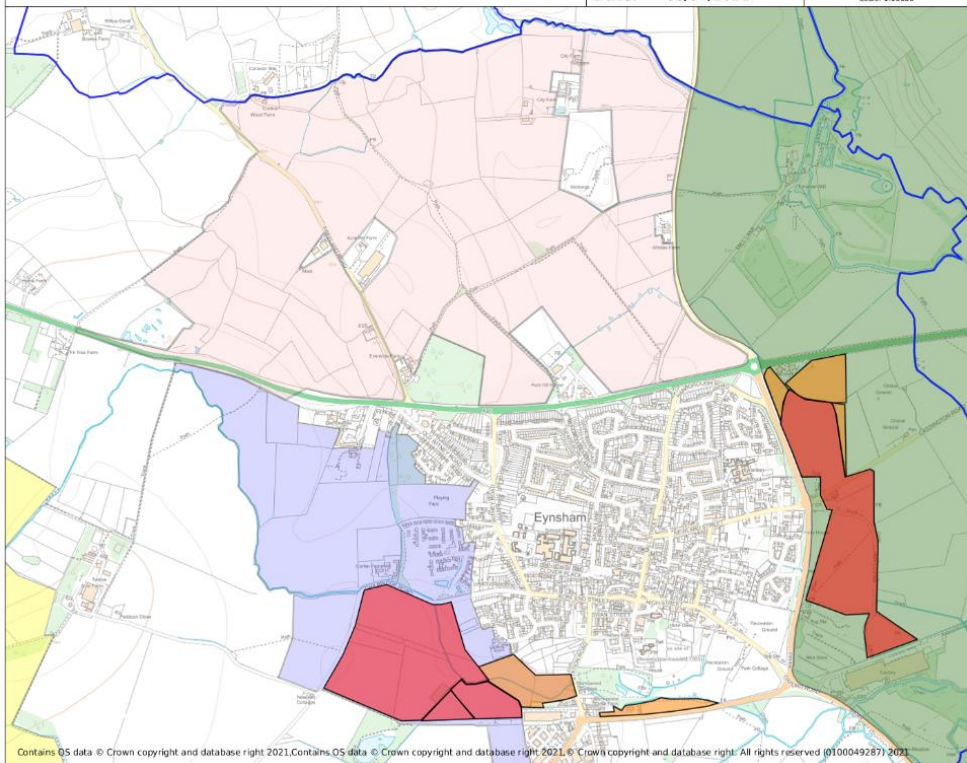

Eynsham

Author:

Date: 08/07/2021

0 100 200 300 400m

Scale: 1:15000

Green Belt - Essential

Green Belt - Desirable

West Eynsham SDA

20/01734/OUT Salt Cross Garden Village

19/2516/FUL Solar Farm - Aurora, Eynsham

Parish