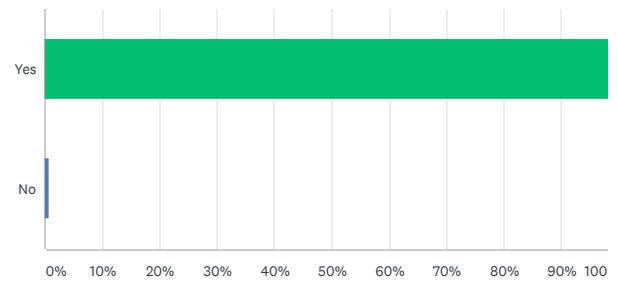

[Learn more >](#)

RESPONDENTS: 129 of 129

**QUESTION SUMMARIES**

INSIGHTS AND DATA TRENDS

INDIVIDUAL RESPON

Page 1: Eynsham Nature Recovery Network Proposals

Q1

### Do you agree with the creation of a wildflower meadow at Dov public open space?

Answered: 129 Skipped: 0

ANSWER CHOICES

RESPONSES

Yes

98.45%

No

0.78%