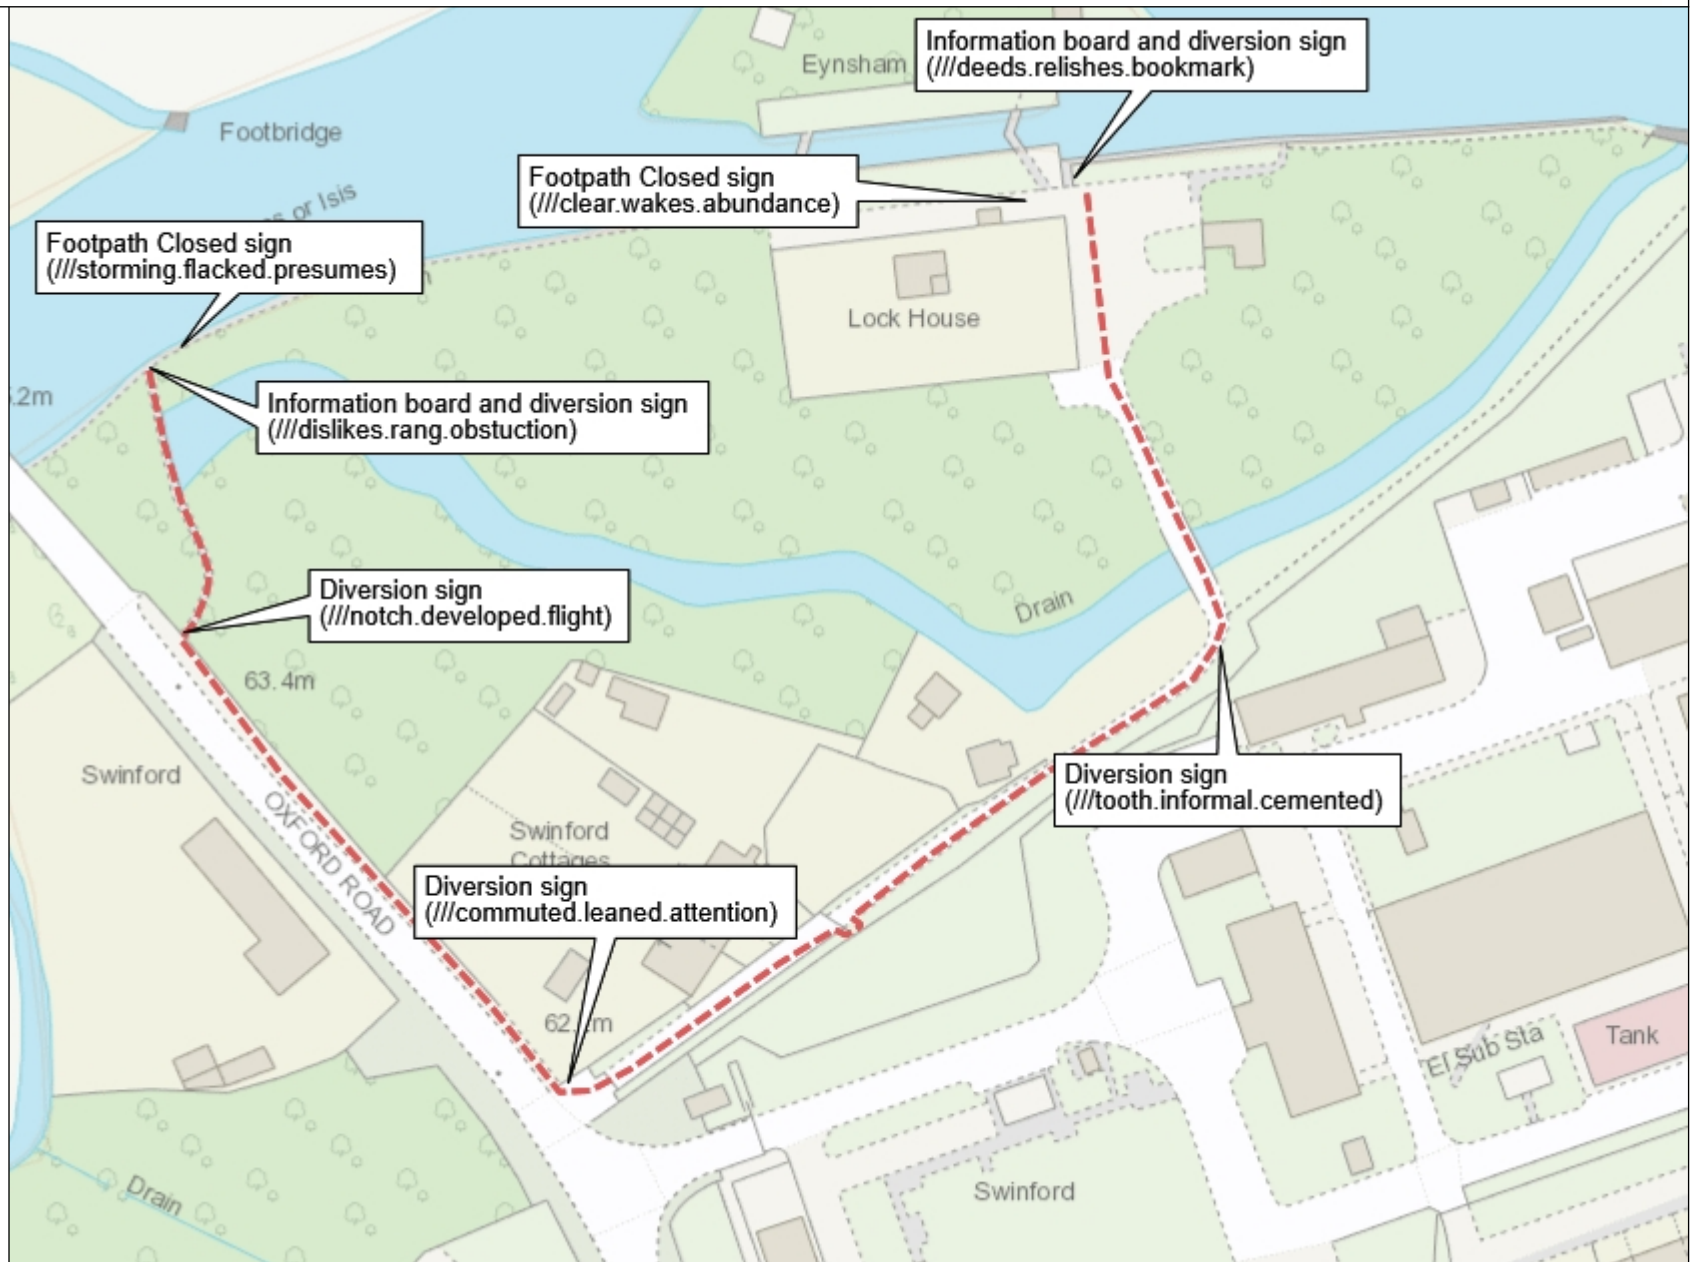

# Eynsham Footpath Diversion

Legend

1:1,250