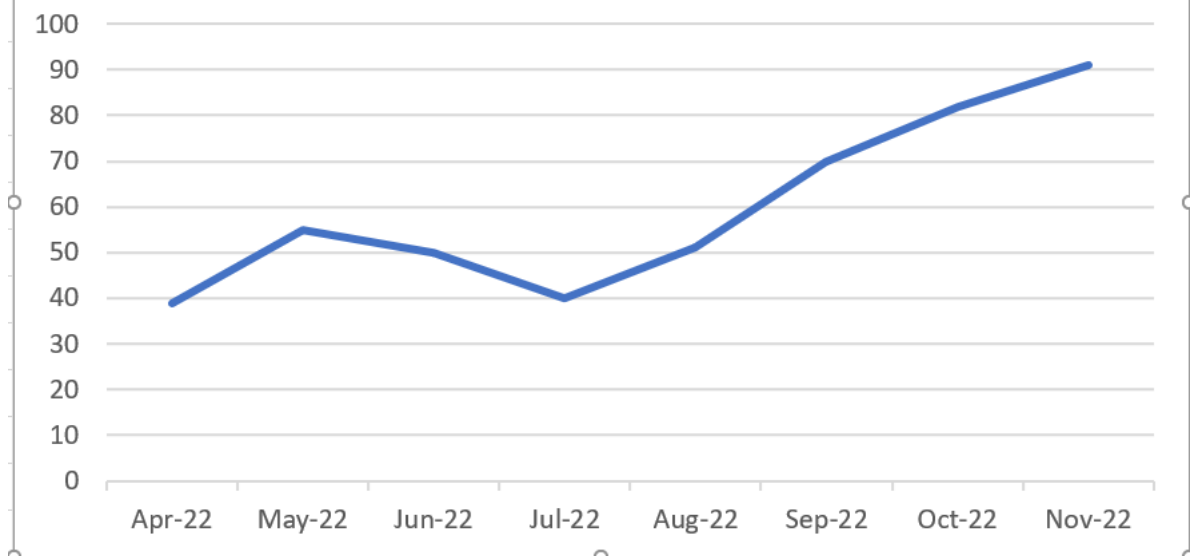

Increase in charging sessions at Back Lane in Eynsham in past 8 months

kWh of charge taken monthly in Eynsham