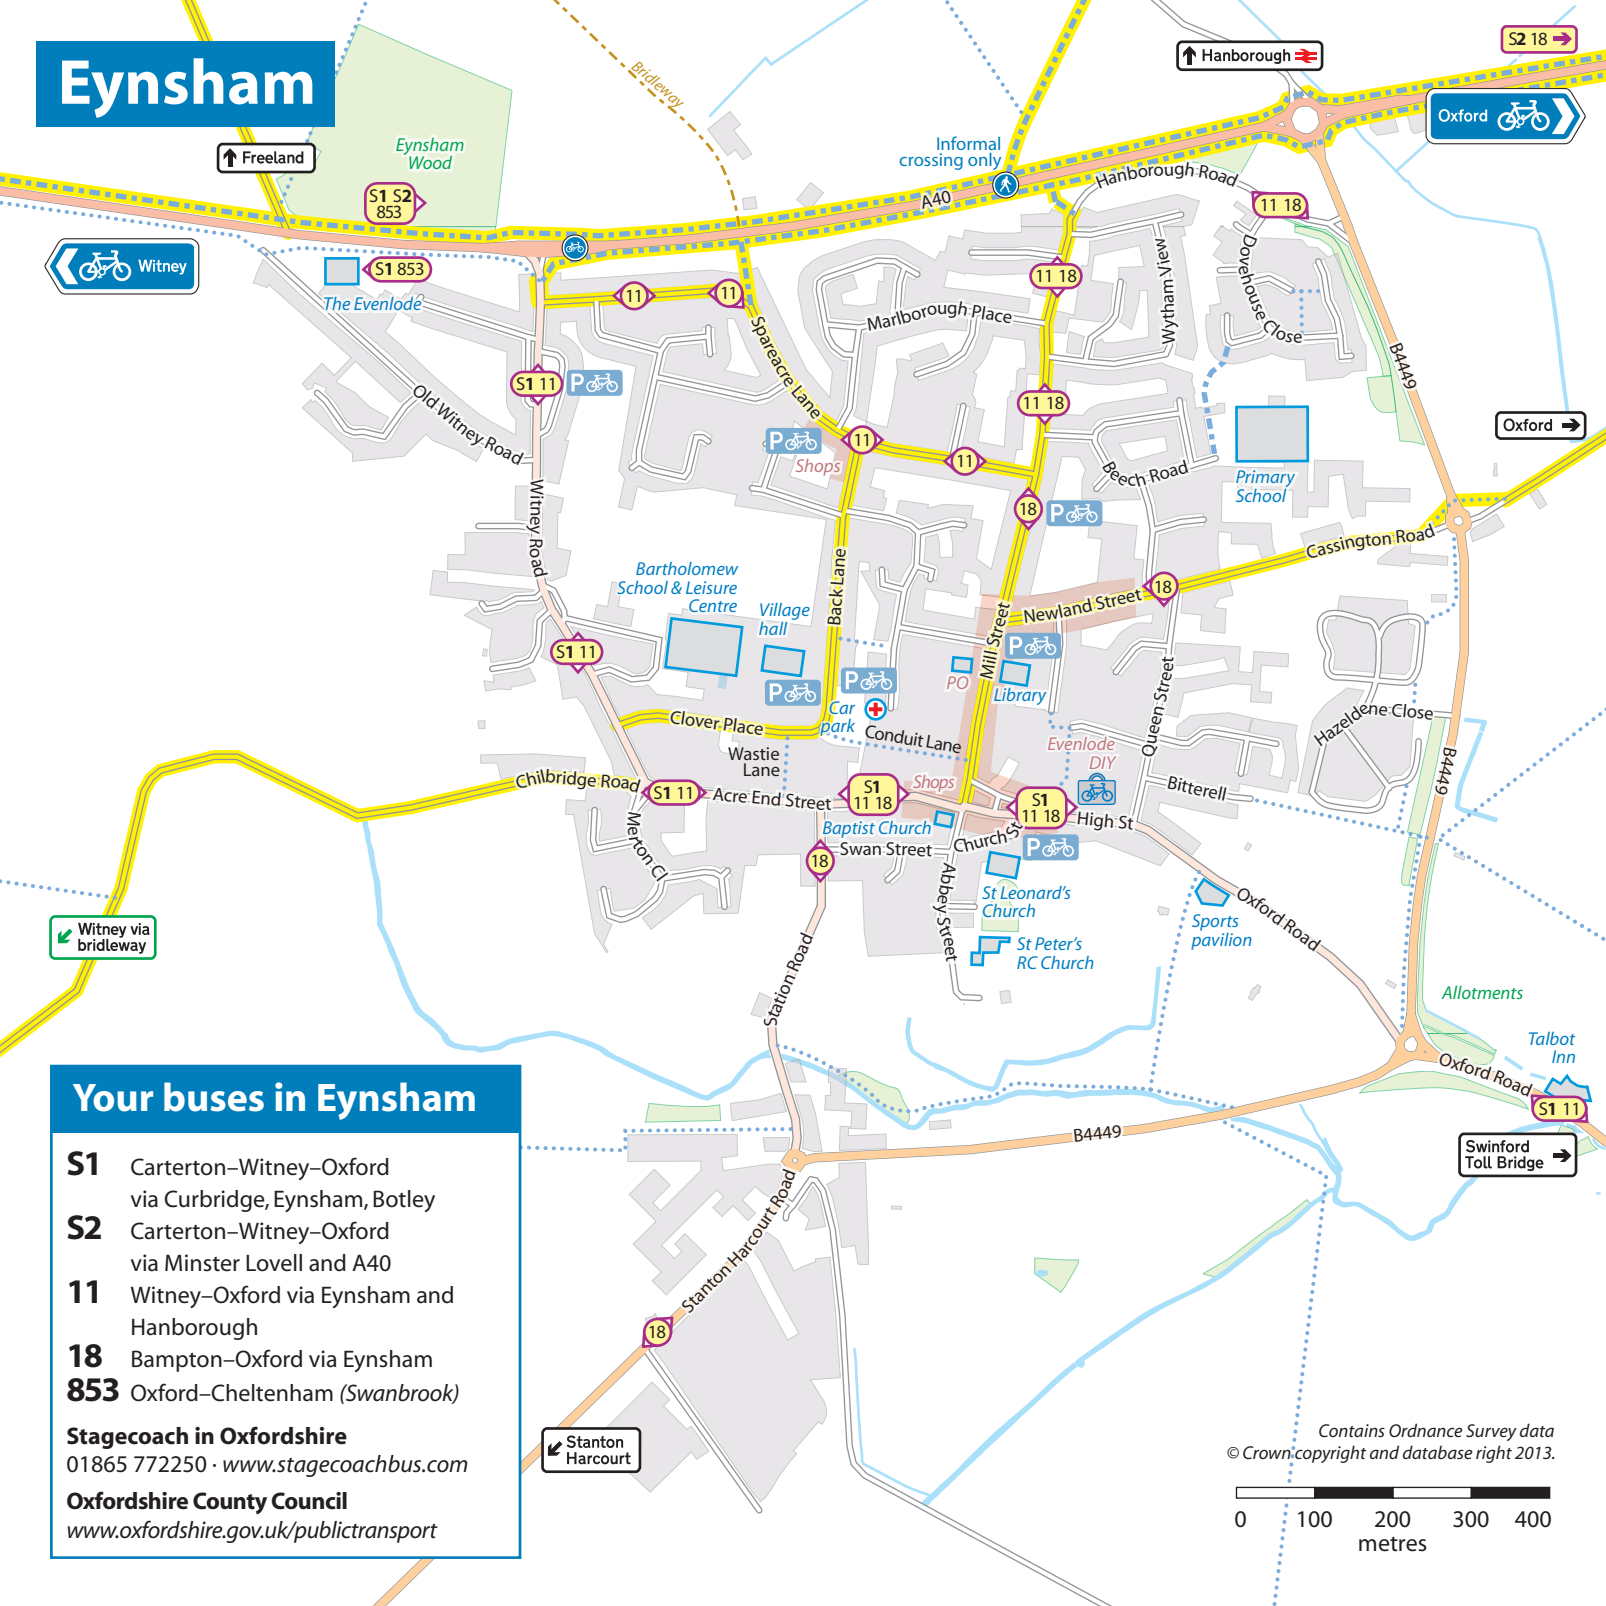

# Eynsham

## Your buses in Eynsham

- S1** Carterton–Witney–Oxford  
via Curbridge, Eynsham, Botley
- S2** Carterton–Witney–Oxford  
via Minster Lovell and A40
- 11** Witney–Oxford via Eynsham and  
Hanborough
- 18** Bampton–Oxford via Eynsham
- 853** Oxford–Cheltenham (Swanbrook)

Contains Ordnance Survey data  
© Crown copyright and database right 2013.