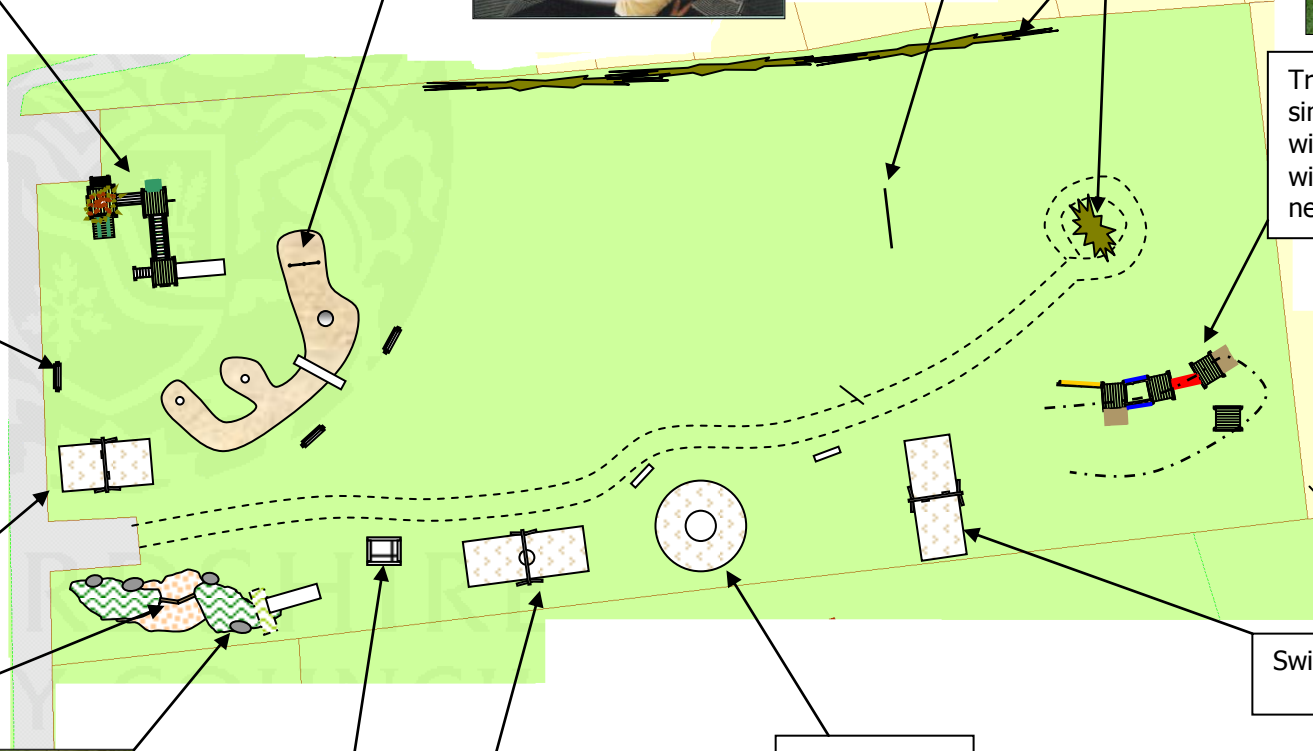

Toddler Multi Play

Sandpit with Springies, Dish roundabout, bridge and low bars

Tree area Multi play unit will be similar to these examples. It will be built around the trees with lots of climbing ropes and nets etc

Benches

Cradle Swings

Swing with traditional flat seats

Mound / boulder area with tunnel slide and climbing wall

Trampoline

Basket Swing

Roundabout

Wytham View Play Area
Plan and proposed equipment