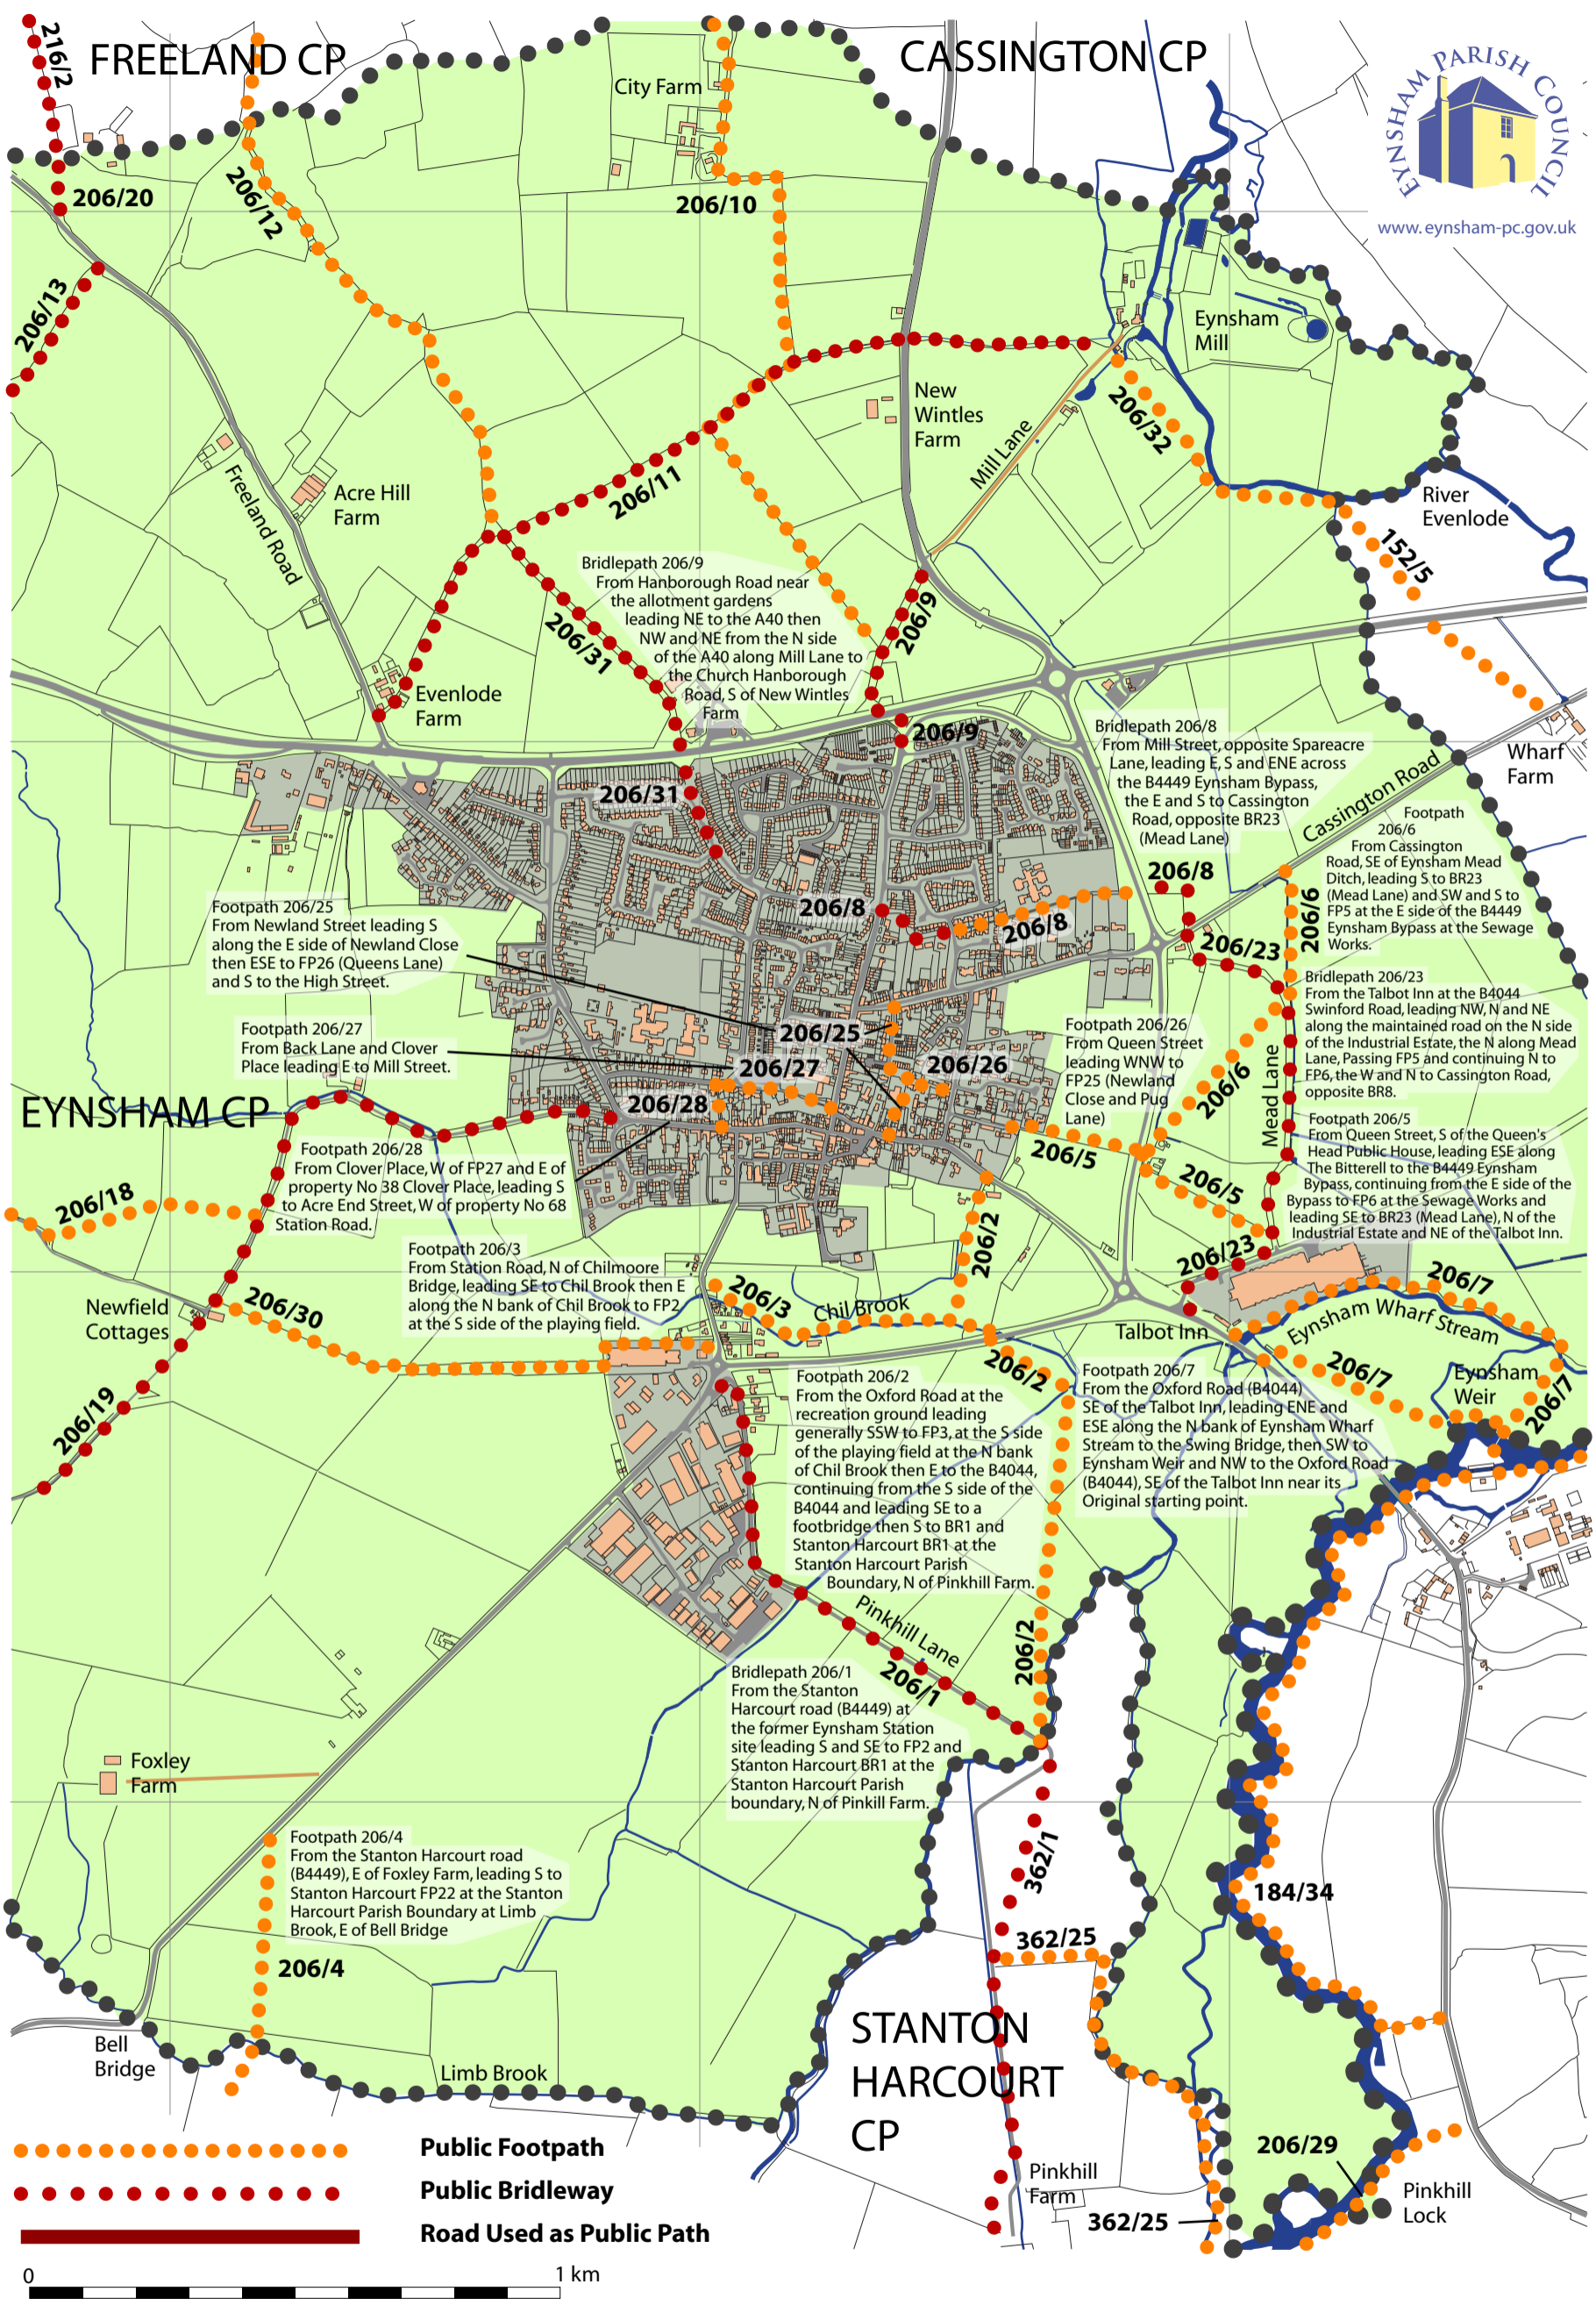

www.eynsham-pc.gov.uk

Eynsham Parish Footpaths: central and south

© Crown copyright and database rights 2012
Ordnance Survey licence number 100049287.
Use of this data is subject to terms and conditions